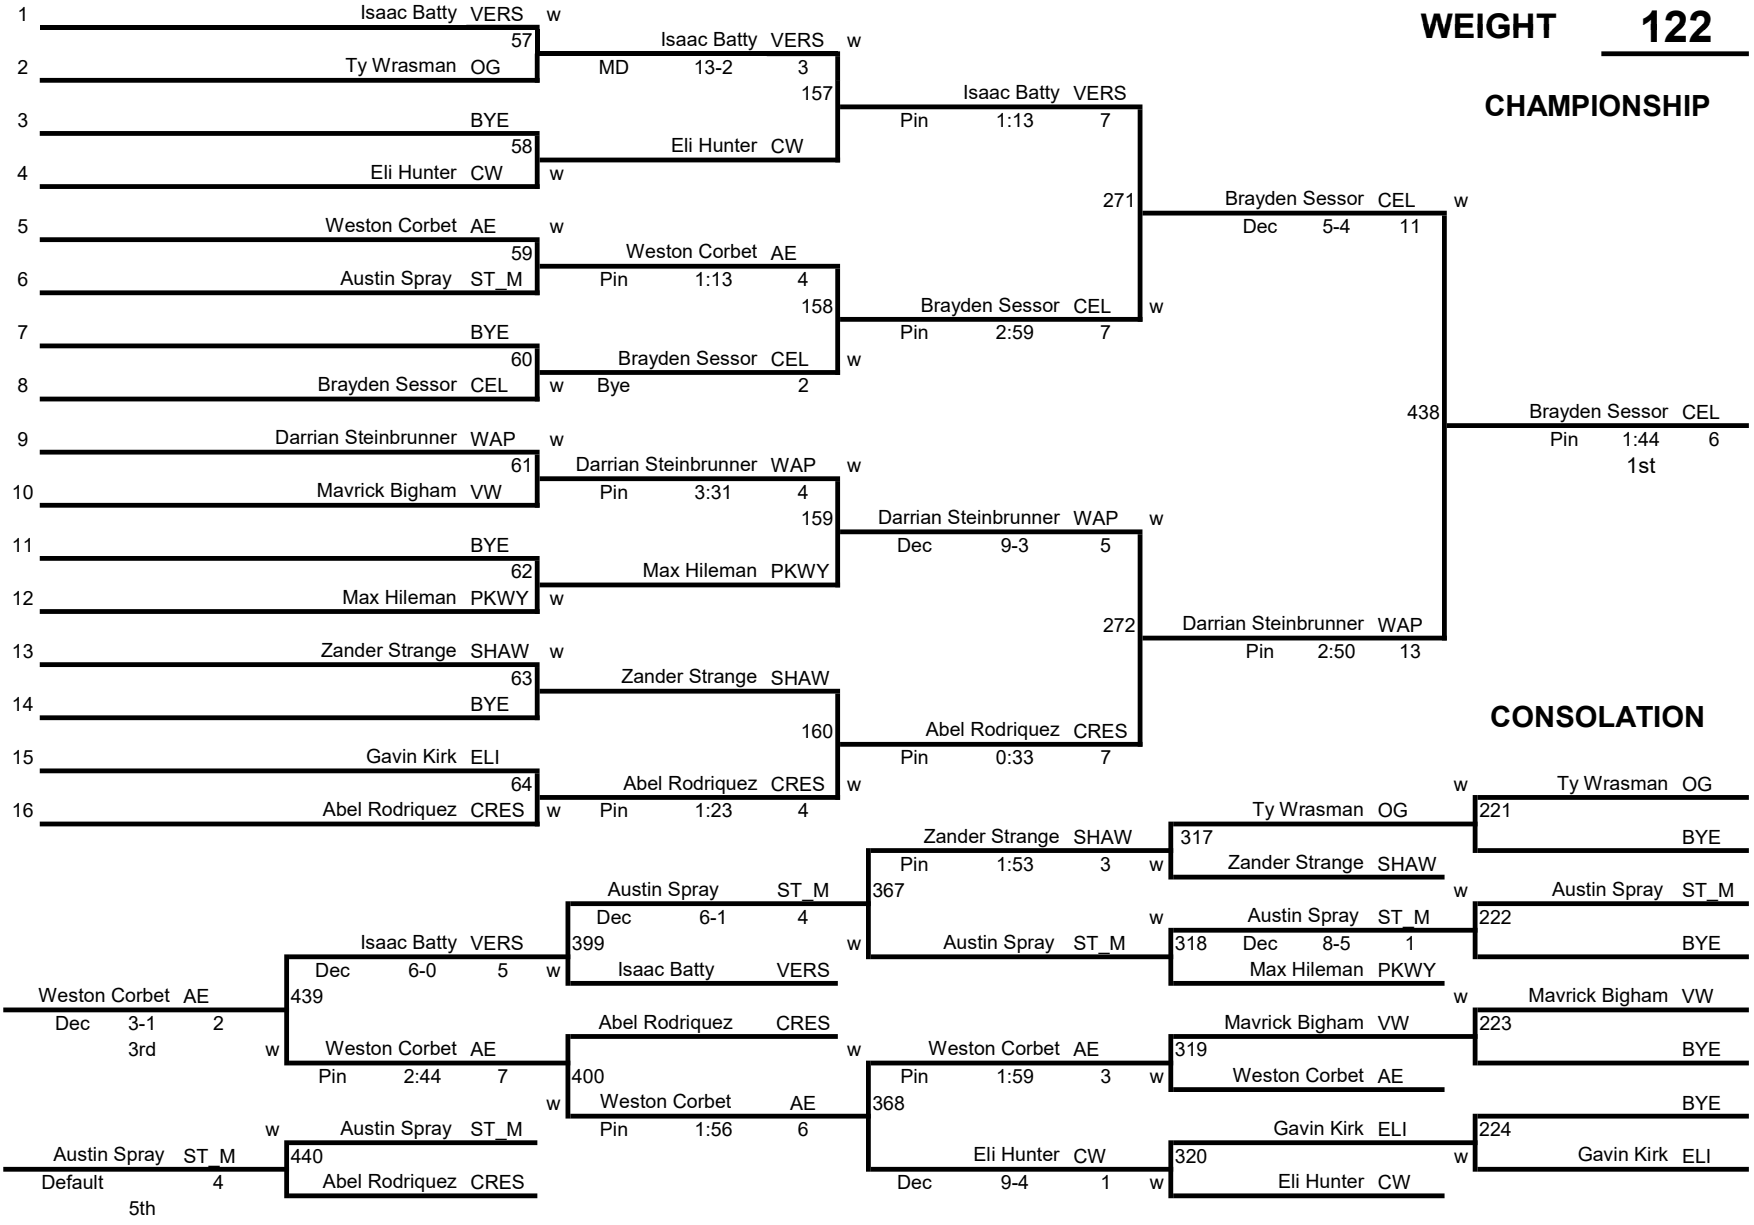

2024 Elida Middle School Wrestling Tournament

WEIGHT 122

CHAMPIONSHIP