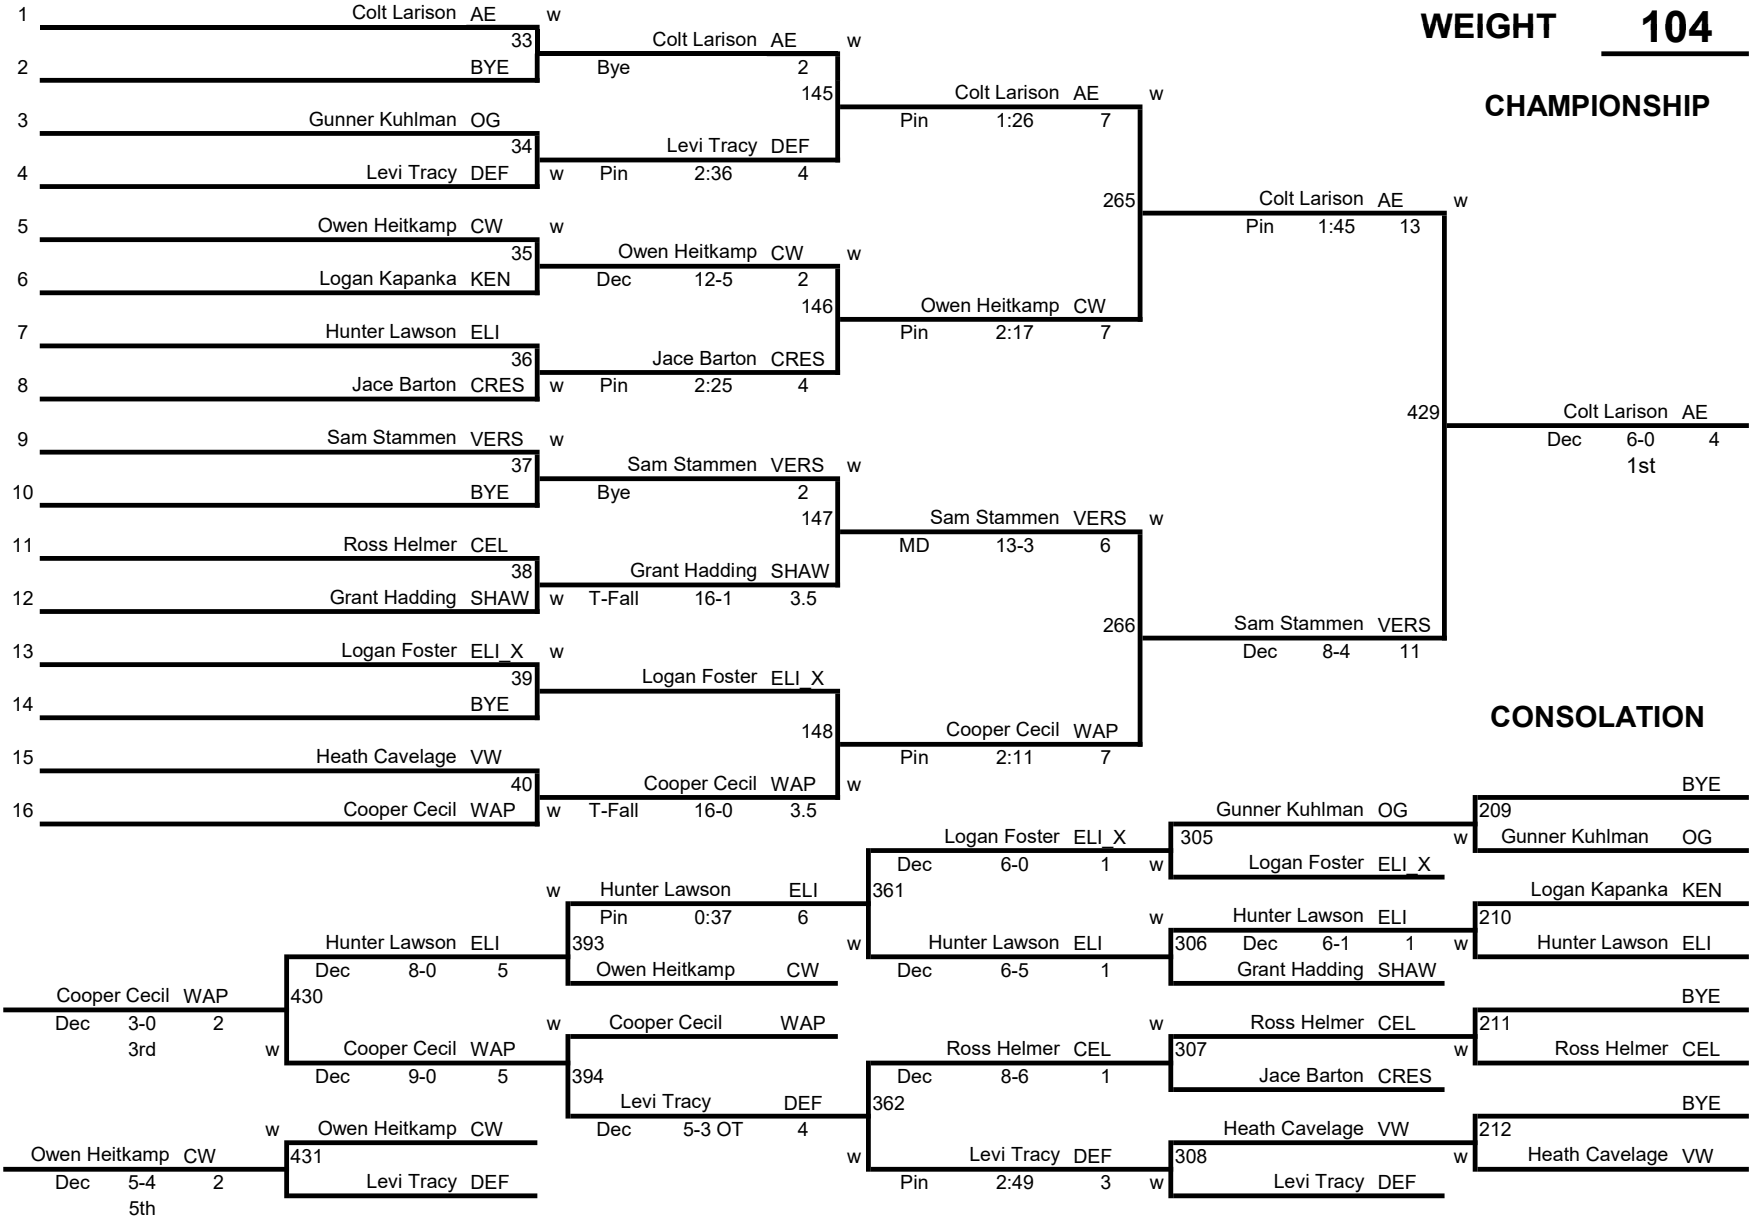

2024 Elida Middle School Wrestling Tournament

WEIGHT 80

CHAMPIONSHIP

2024 Elida Middle School Wrestling Tournament

WEIGHT 86

CHAMPIONSHIP

2024 Elida Middle School Wrestling Tournament

WEIGHT 104

CHAMPIONSHIP

2024 Elida Middle School Wrestling Tournament

WEIGHT 110

CHAMPIONSHIP

2024 Elida Middle School Wrestling Tournament

WEIGHT 116

CHAMPIONSHIP

2024 Elida Middle School Wrestling Tournament

WEIGHT **205**

CHAMPIONSHIP

2024 Elida Middle School Wrestling Tournament