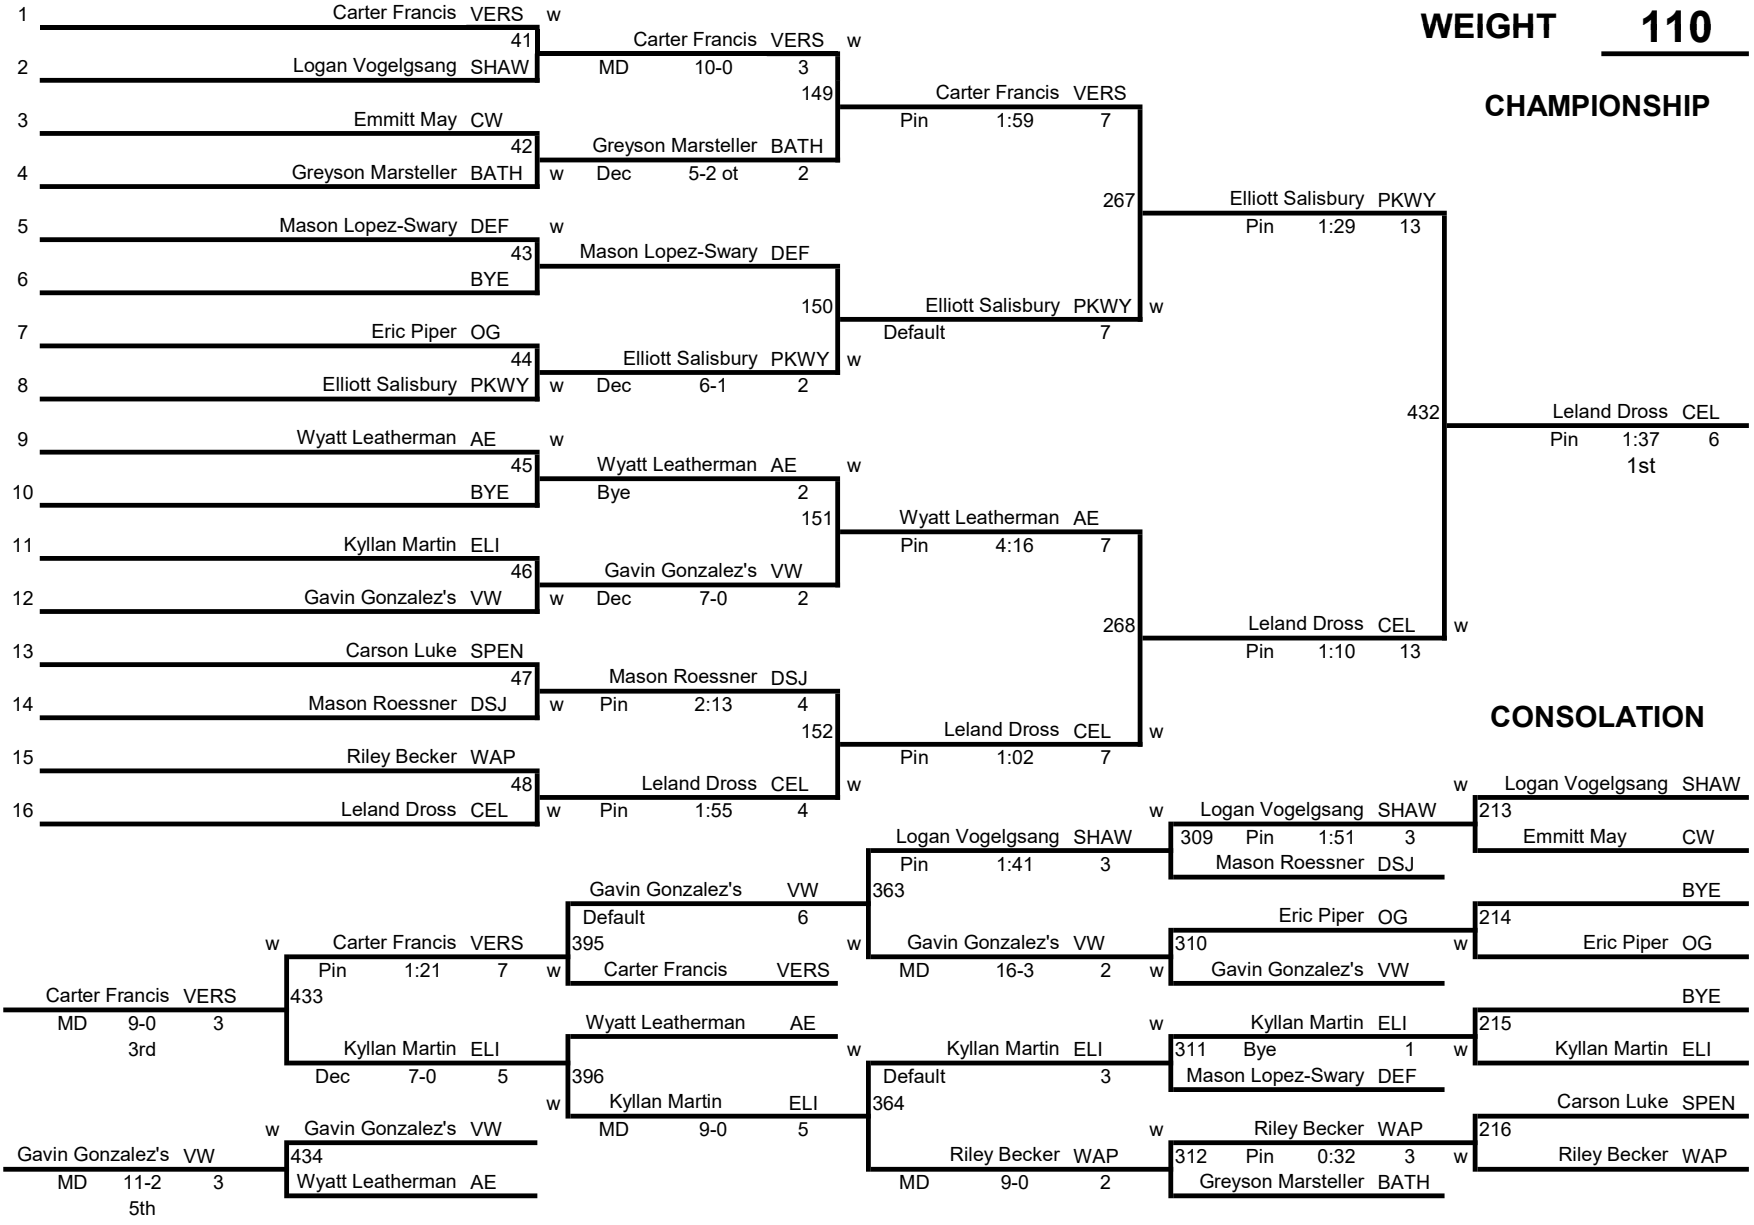

2024 Elida Middle School Wrestling Tournament

WEIGHT 80

CHAMPIONSHIP

2024 Elida Middle School Wrestling Tournament

WEIGHT 86

CHAMPIONSHIP

2024 Elida Middle School Wrestling Tournament

WEIGHT 104

CHAMPIONSHIP

2024 Elida Middle School Wrestling Tournament

WEIGHT 110

CHAMPIONSHIP

2024 Elida Middle School Wrestling Tournament

WEIGHT 116

CHAMPIONSHIP

2024 Elida Middle School Wrestling Tournament