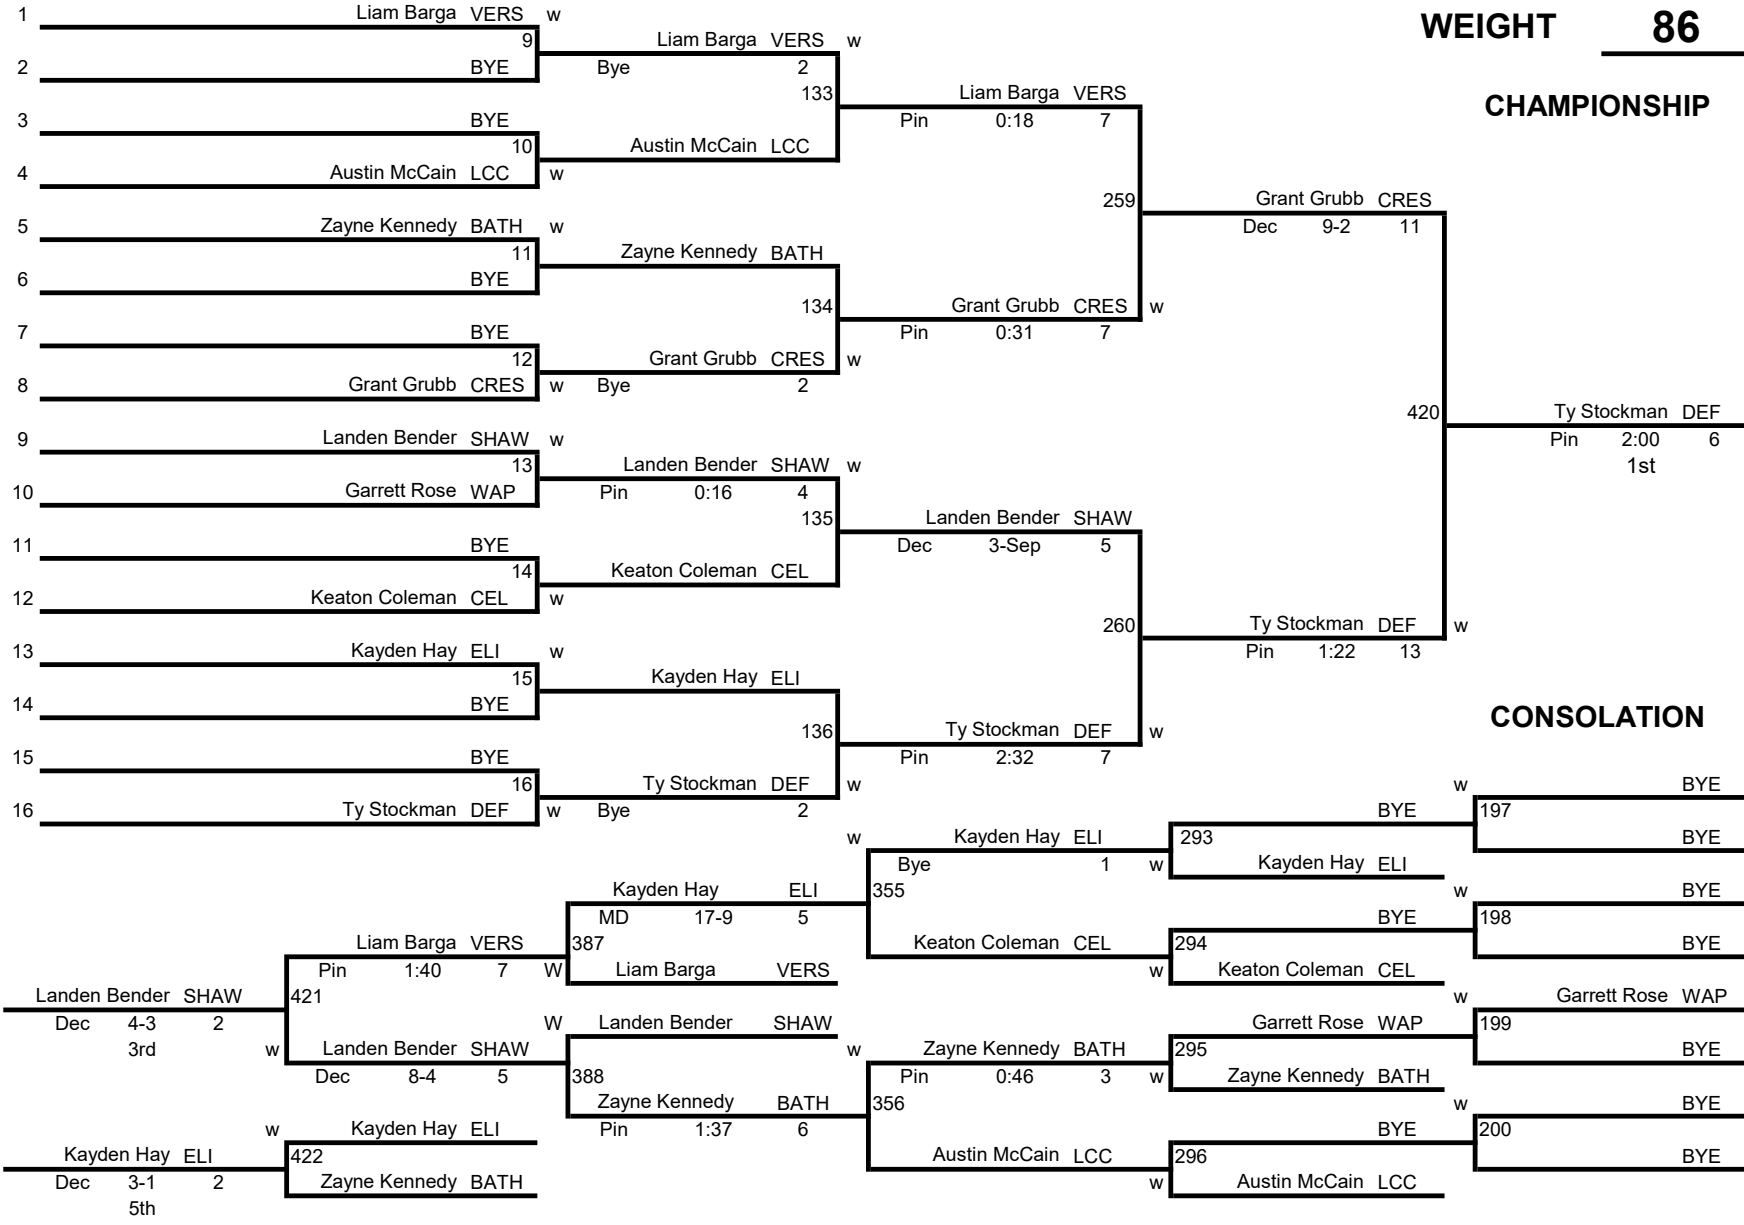

2024 Elida Middle School Wrestling Tournament

WEIGHT 80

CHAMPIONSHIP

2024 Elida Middle School Wrestling Tournament

WEIGHT 86

CHAMPIONSHIP

2024 Elida Middle School Wrestling Tournament

WEIGHT 104

CHAMPIONSHIP

2024 Elida Middle School Wrestling Tournament

WEIGHT 110

CHAMPIONSHIP

2024 Elida Middle School Wrestling Tournament

WEIGHT 116

CHAMPIONSHIP

2024 Elida Middle School Wrestling Tournament

WEIGHT **205**

CHAMPIONSHIP

2024 Elida Middle School Wrestling Tournament