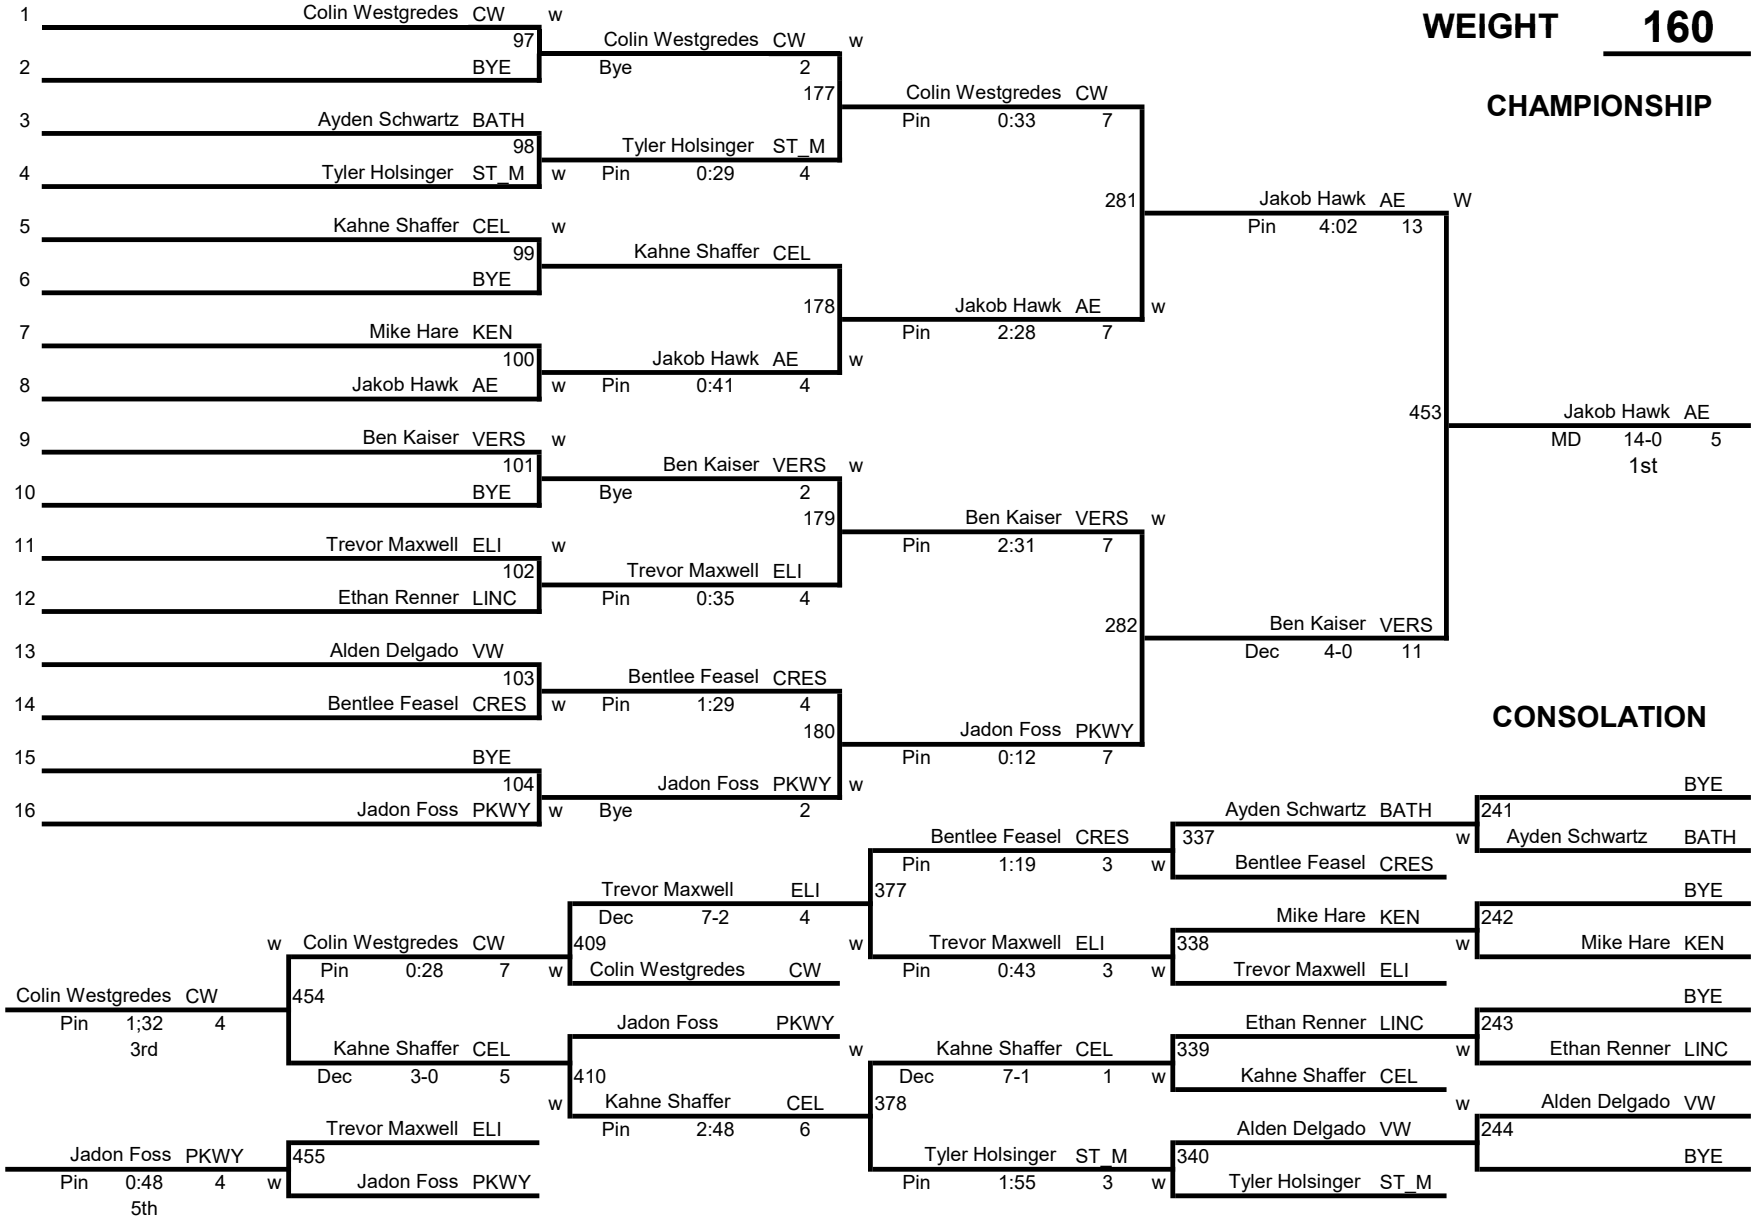

2024 Elida Middle School Wrestling Tournament