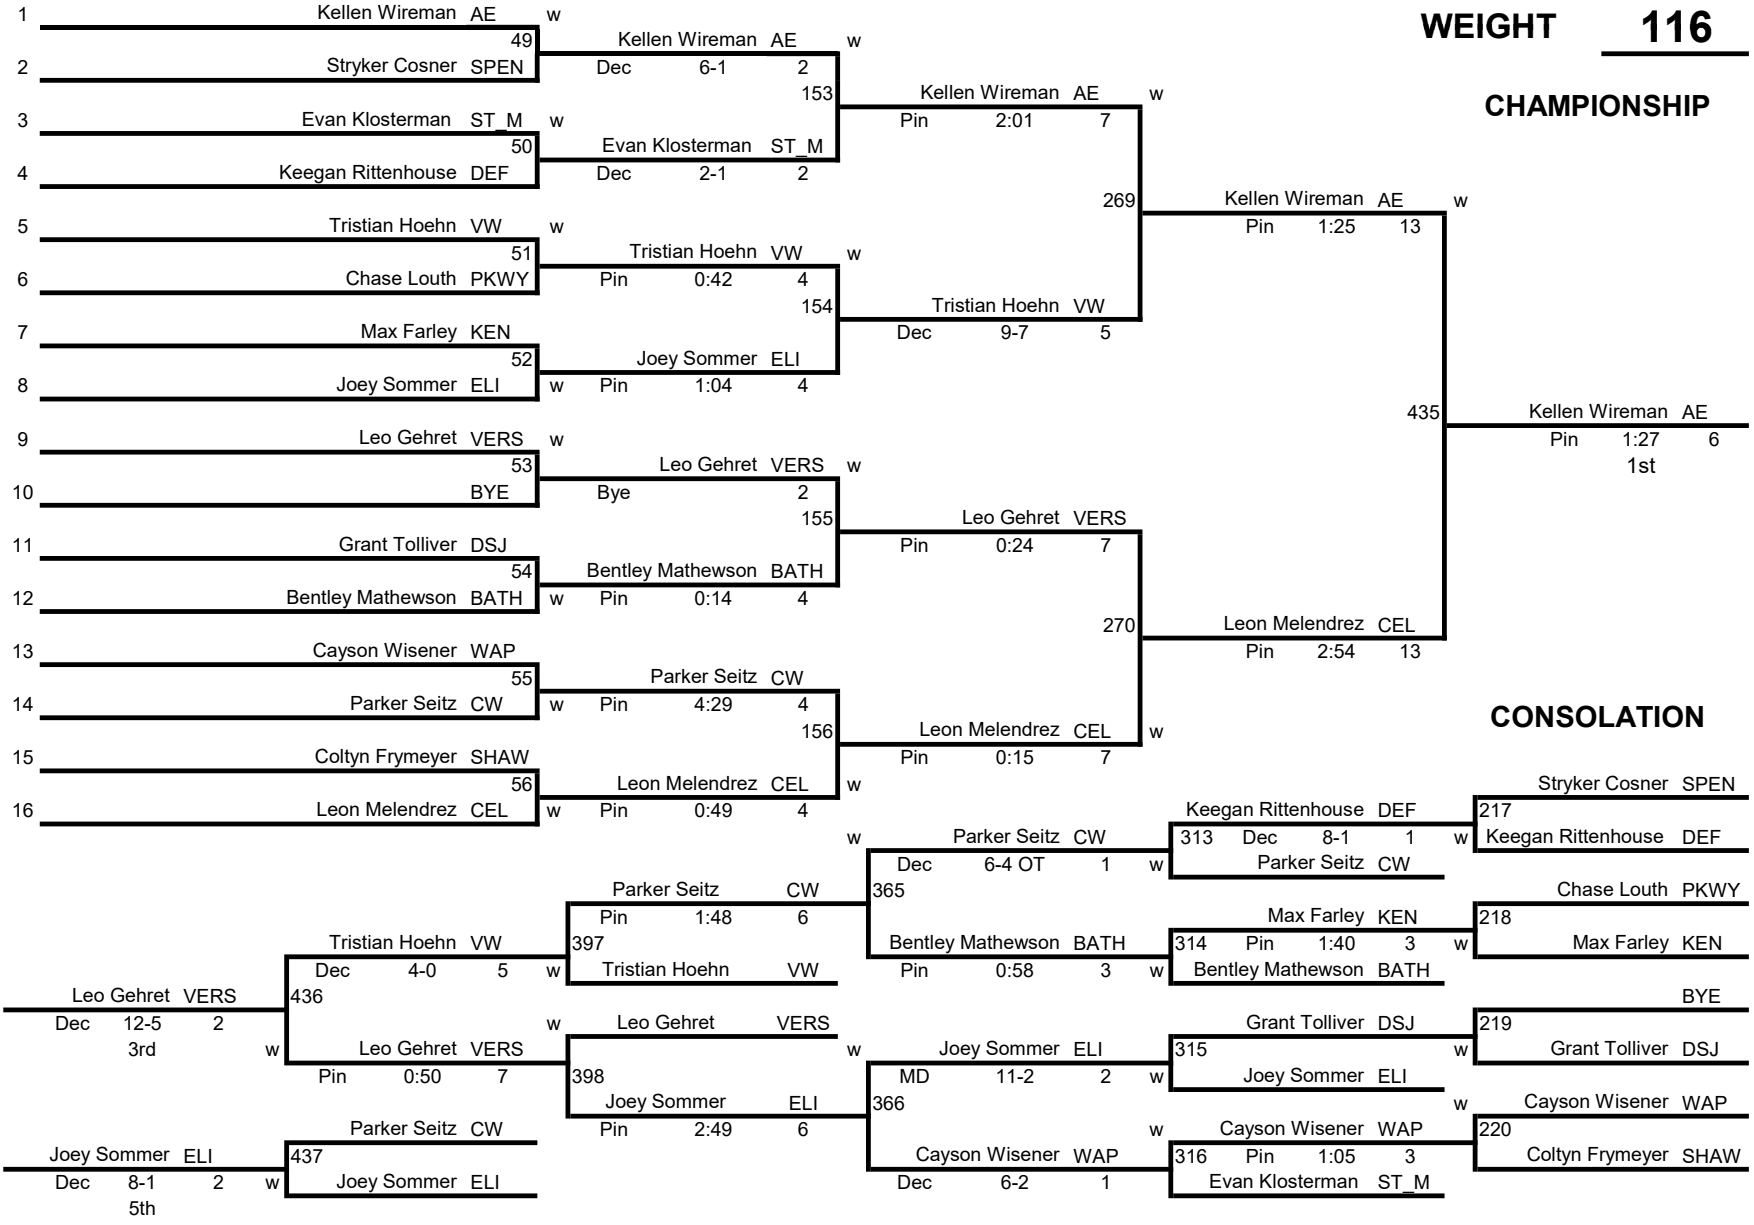

2024 Elida Middle School Wrestling Tournament

WEIGHT 80

CHAMPIONSHIP

2024 Elida Middle School Wrestling Tournament

WEIGHT 86

CHAMPIONSHIP

2024 Elida Middle School Wrestling Tournament

WEIGHT 104

CHAMPIONSHIP

2024 Elida Middle School Wrestling Tournament

WEIGHT 110

CHAMPIONSHIP

2024 Elida Middle School Wrestling Tournament

WEIGHT 116

CHAMPIONSHIP

2024 Elida Middle School Wrestling Tournament