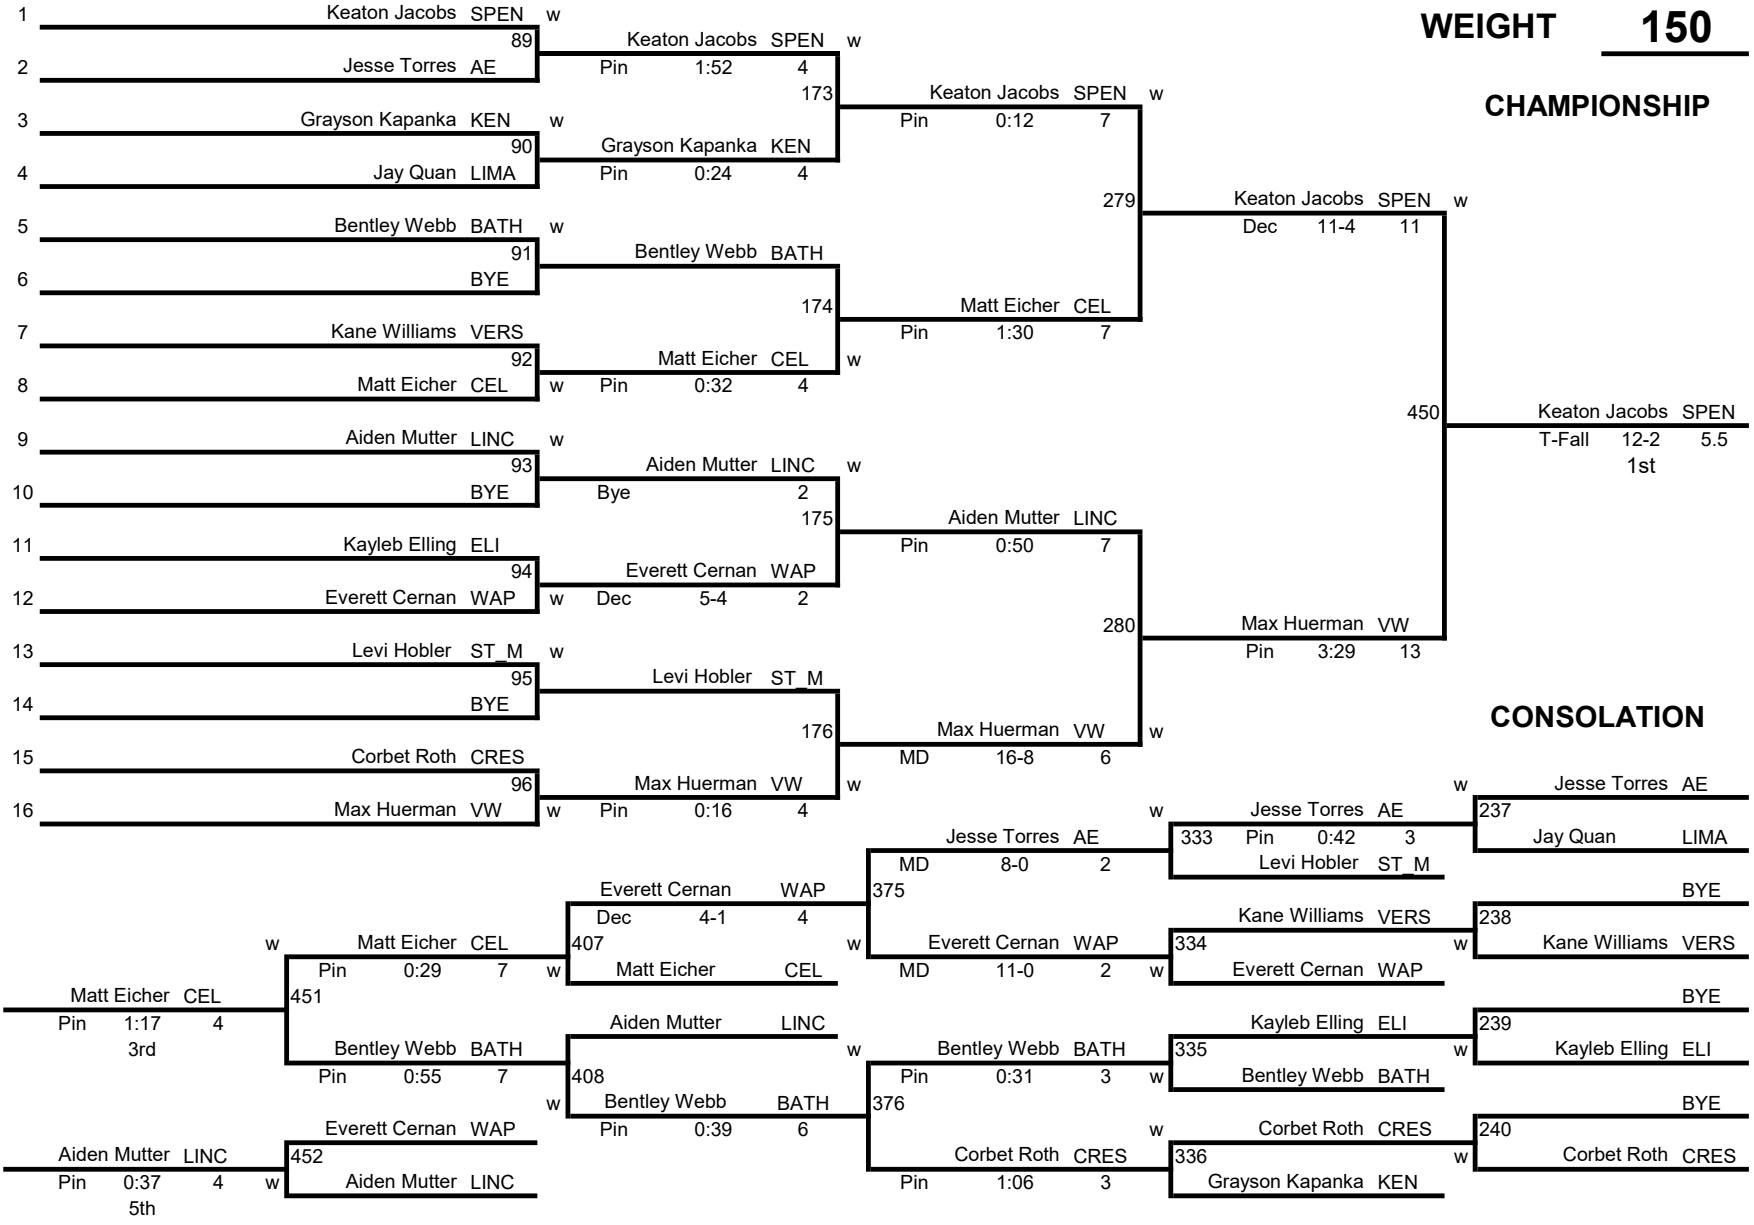

2024 Elida Middle School Wrestling Tournament

WEIGHT 150

CHAMPIONSHIP