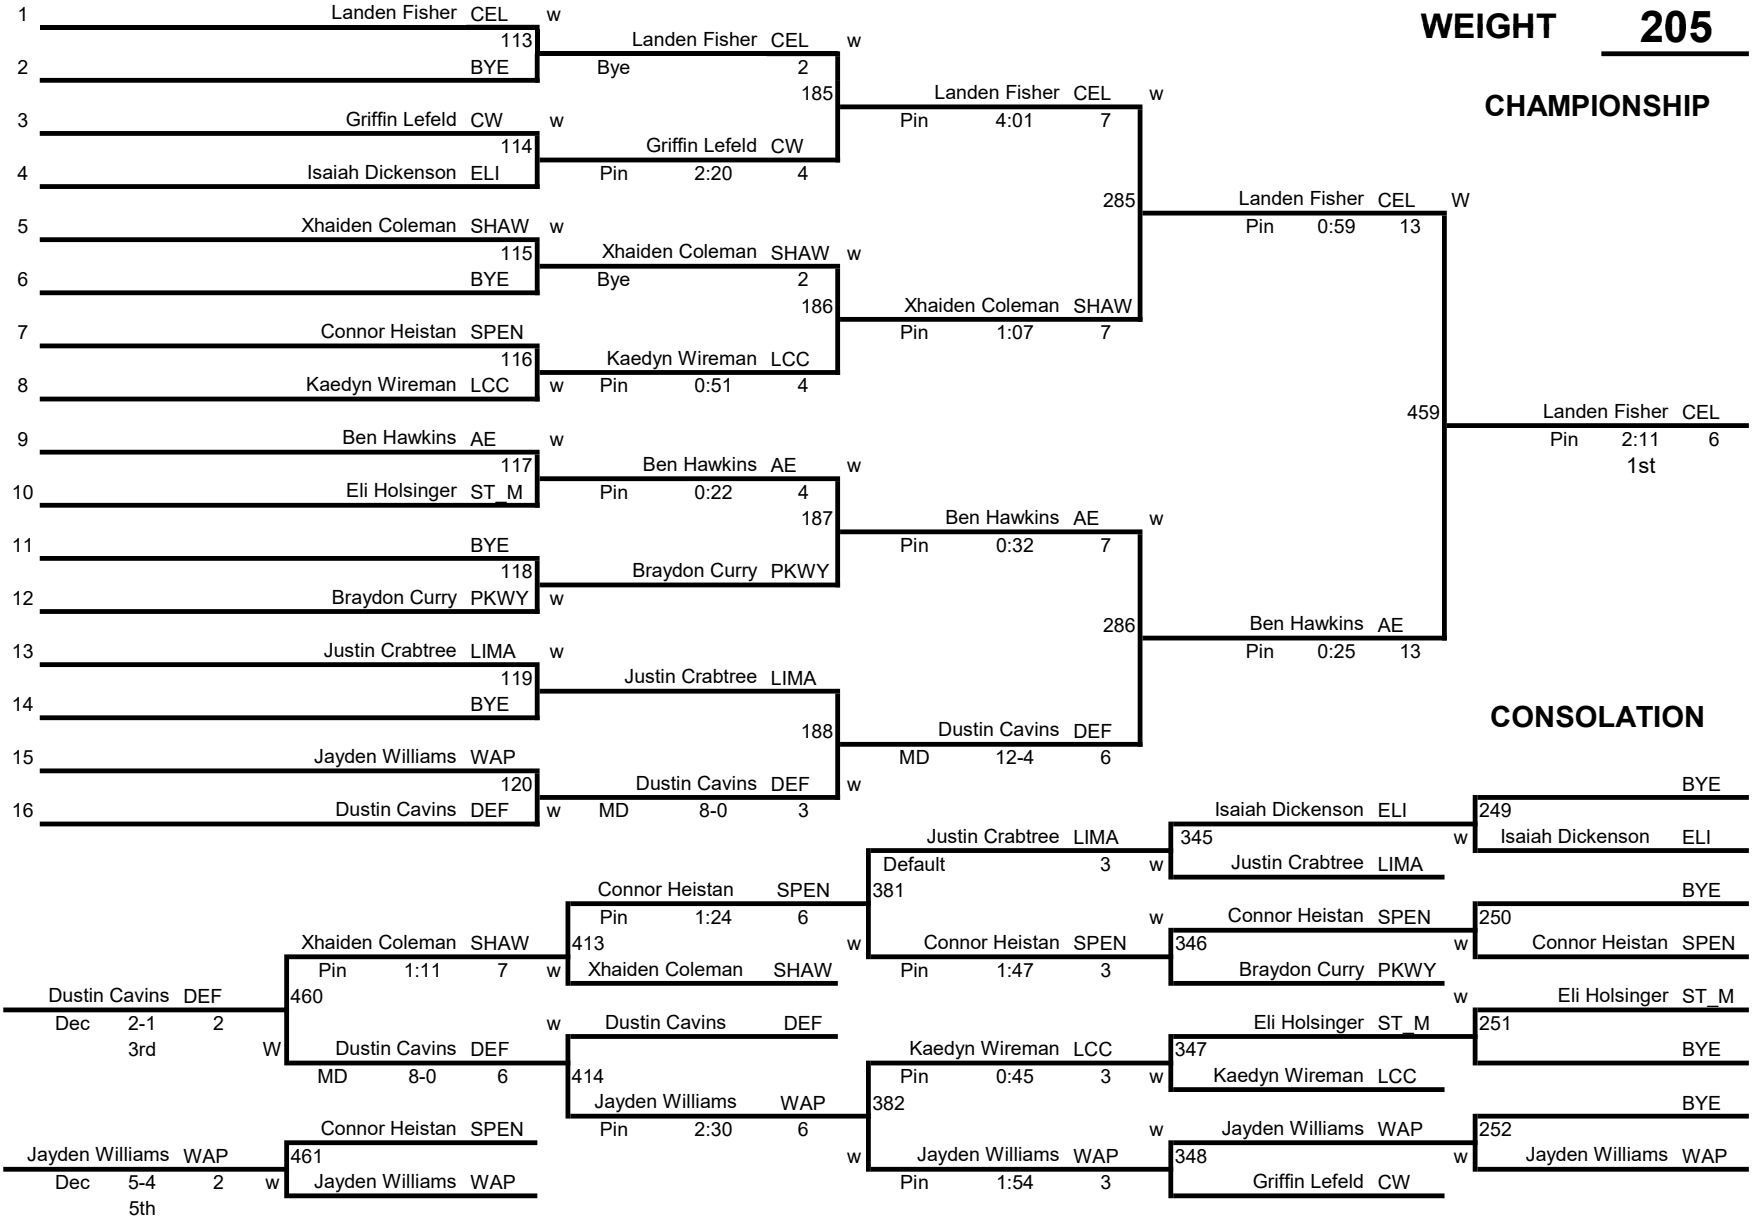

2024 Elida Middle School Wrestling Tournament

WEIGHT   **205**

CHAMPIONSHIP