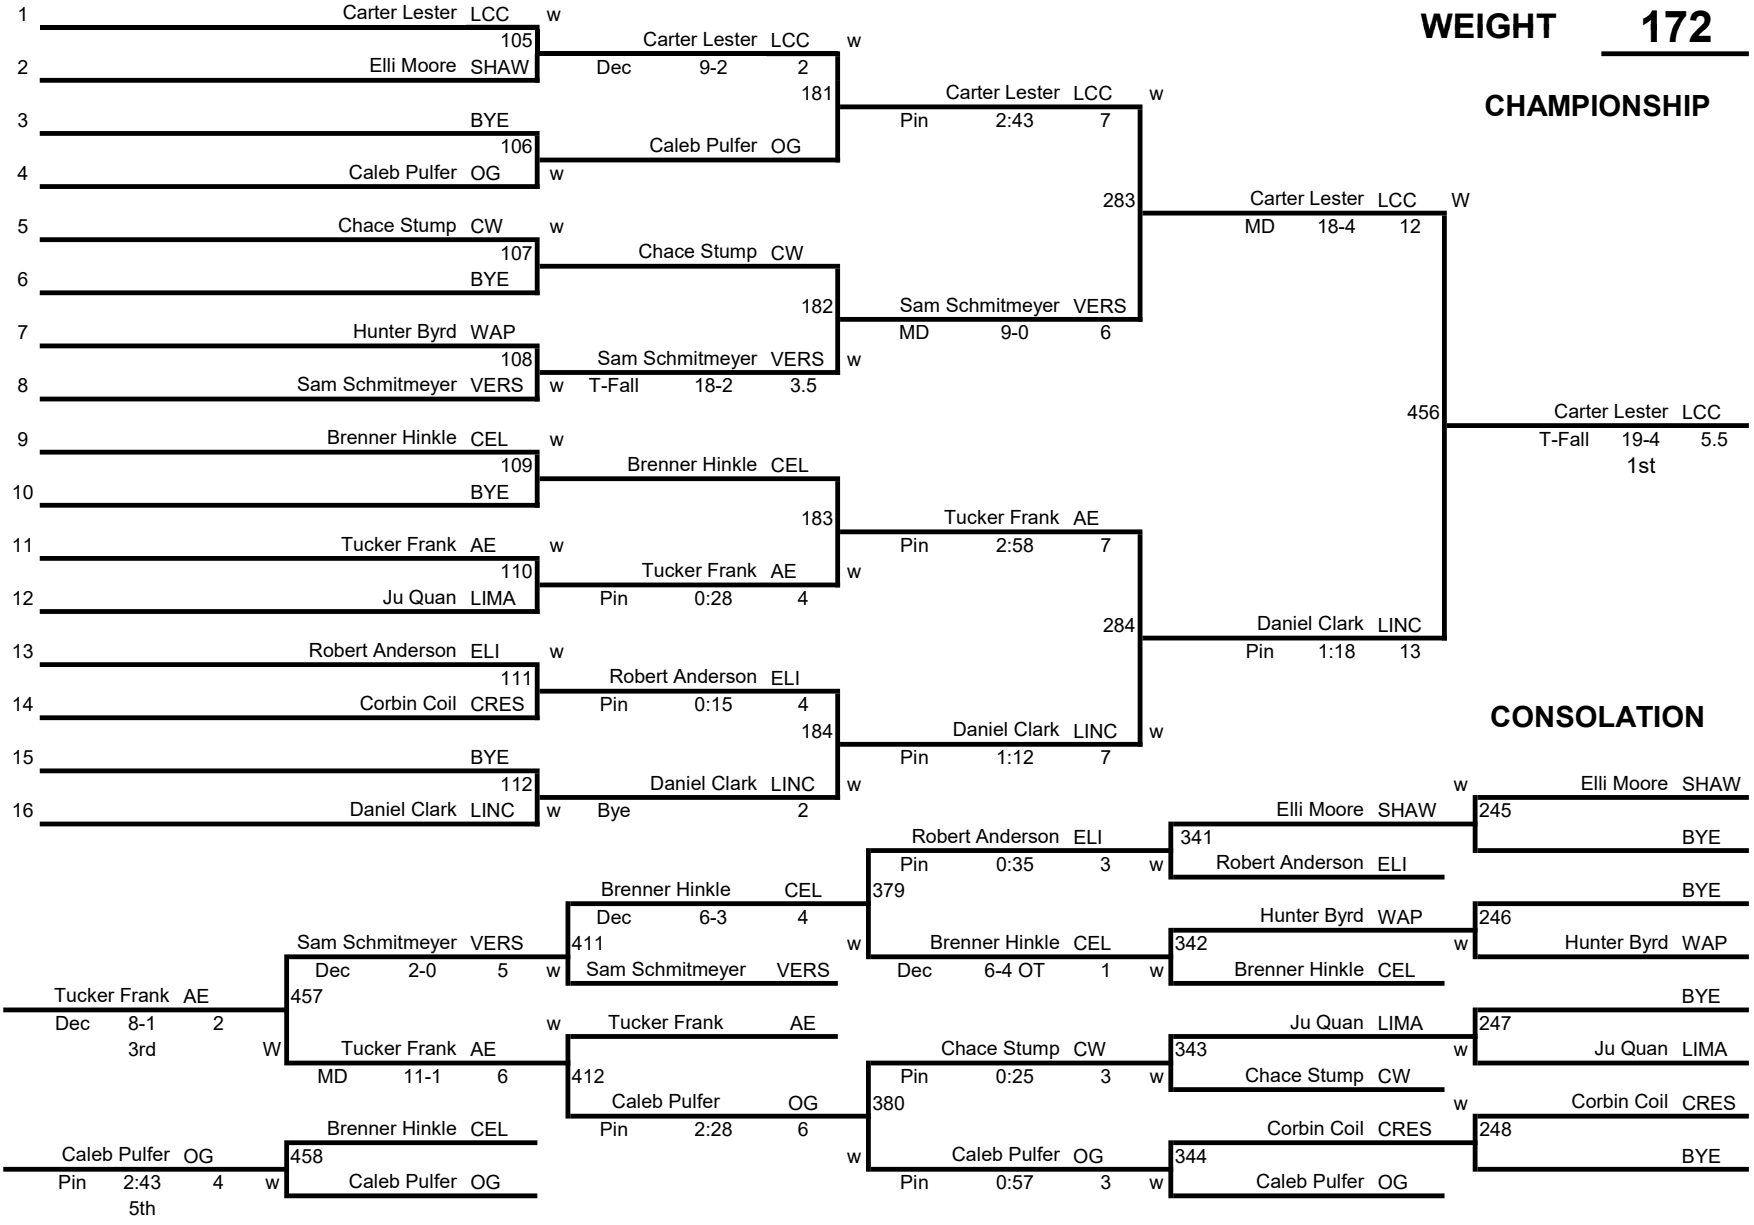

2024 Elida Middle School Wrestling Tournament

WEIGHT 150

CHAMPIONSHIP

2024 Elida Middle School Wrestling Tournament

2024 Elida Middle School Wrestling Tournament

WEIGHT 172

CHAMPIONSHIP

2024 Elida Middle School Wrestling Tournament