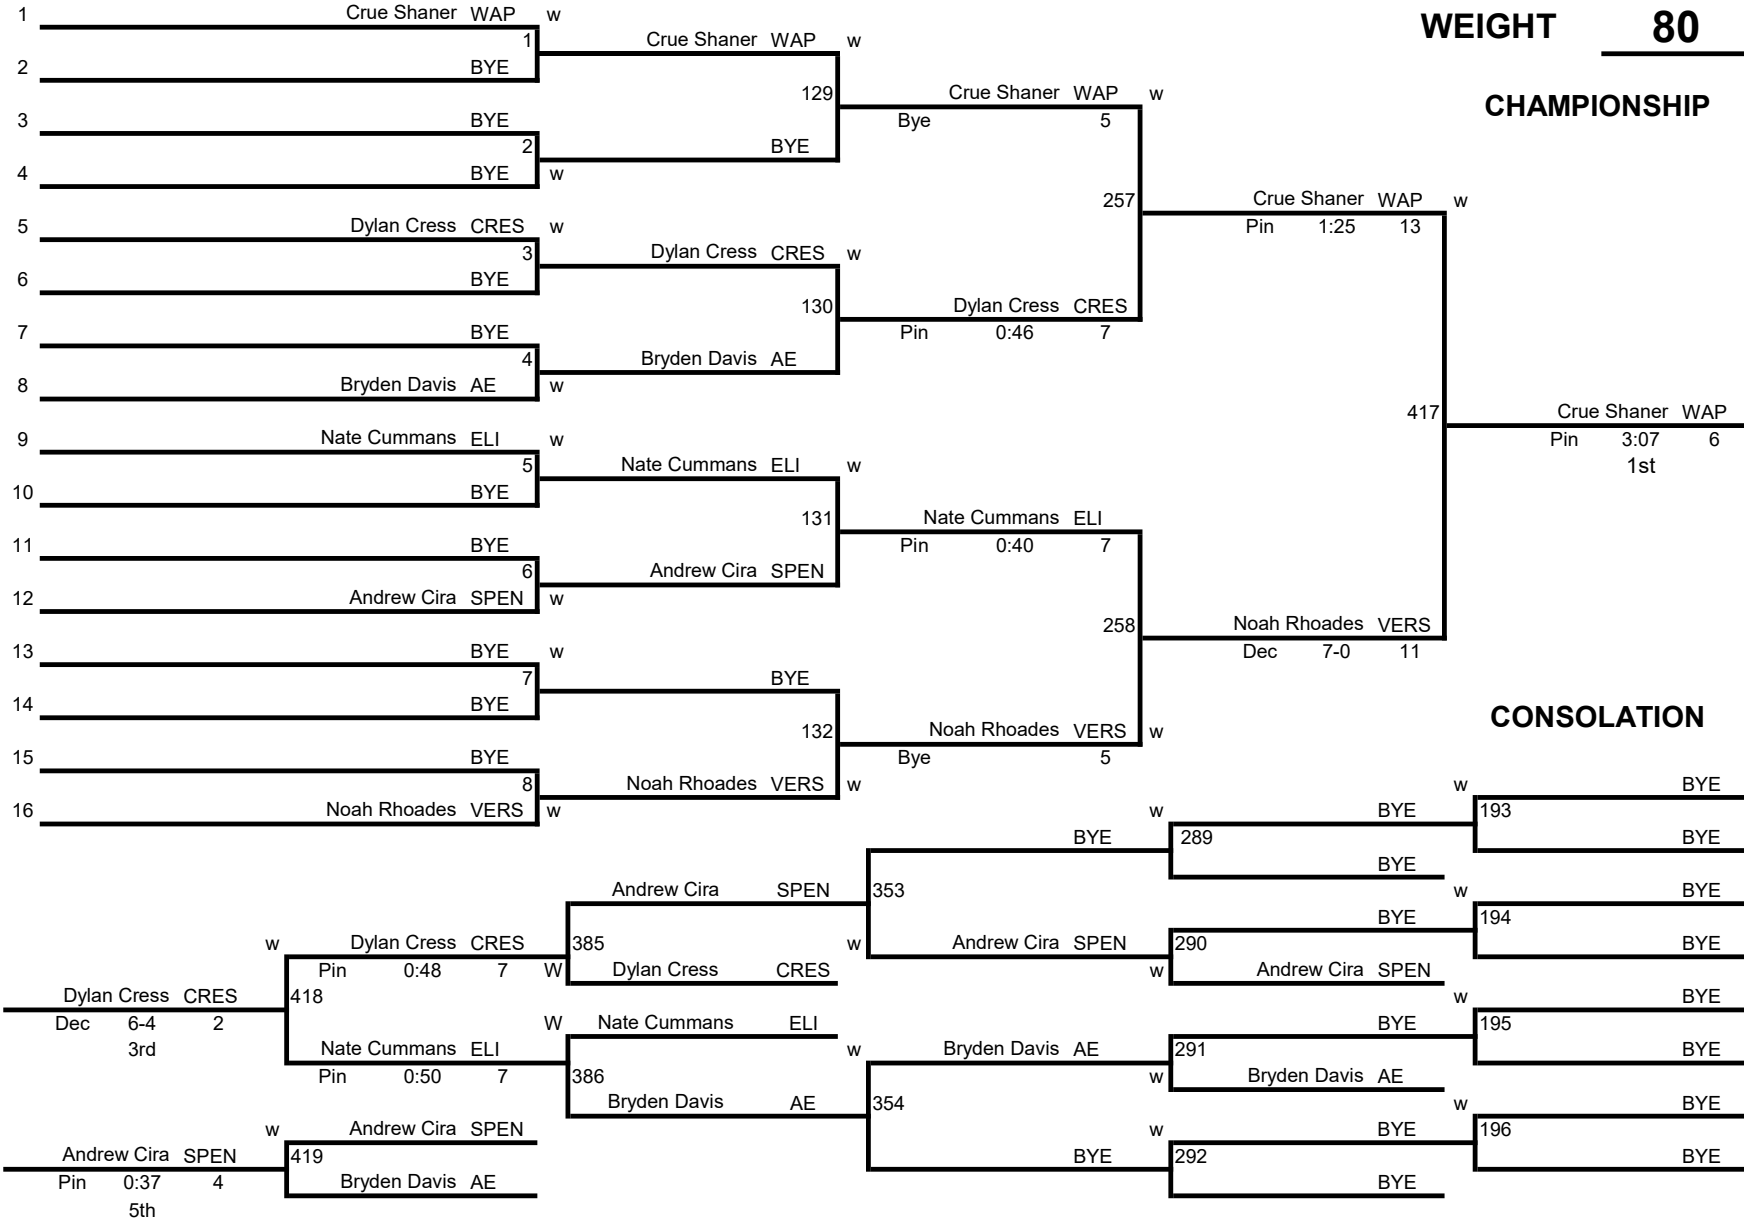

2024 Elida Middle School Wrestling Tournament

WEIGHT 80

CHAMPIONSHIP

2024 Elida Middle School Wrestling Tournament

WEIGHT 86

CHAMPIONSHIP

2024 Elida Middle School Wrestling Tournament

WEIGHT 104

CHAMPIONSHIP

2024 Elida Middle School Wrestling Tournament

WEIGHT 110

CHAMPIONSHIP

2024 Elida Middle School Wrestling Tournament

WEIGHT 116

CHAMPIONSHIP

2024 Elida Middle School Wrestling Tournament

WEIGHT **205**

CHAMPIONSHIP

2024 Elida Middle School Wrestling Tournament