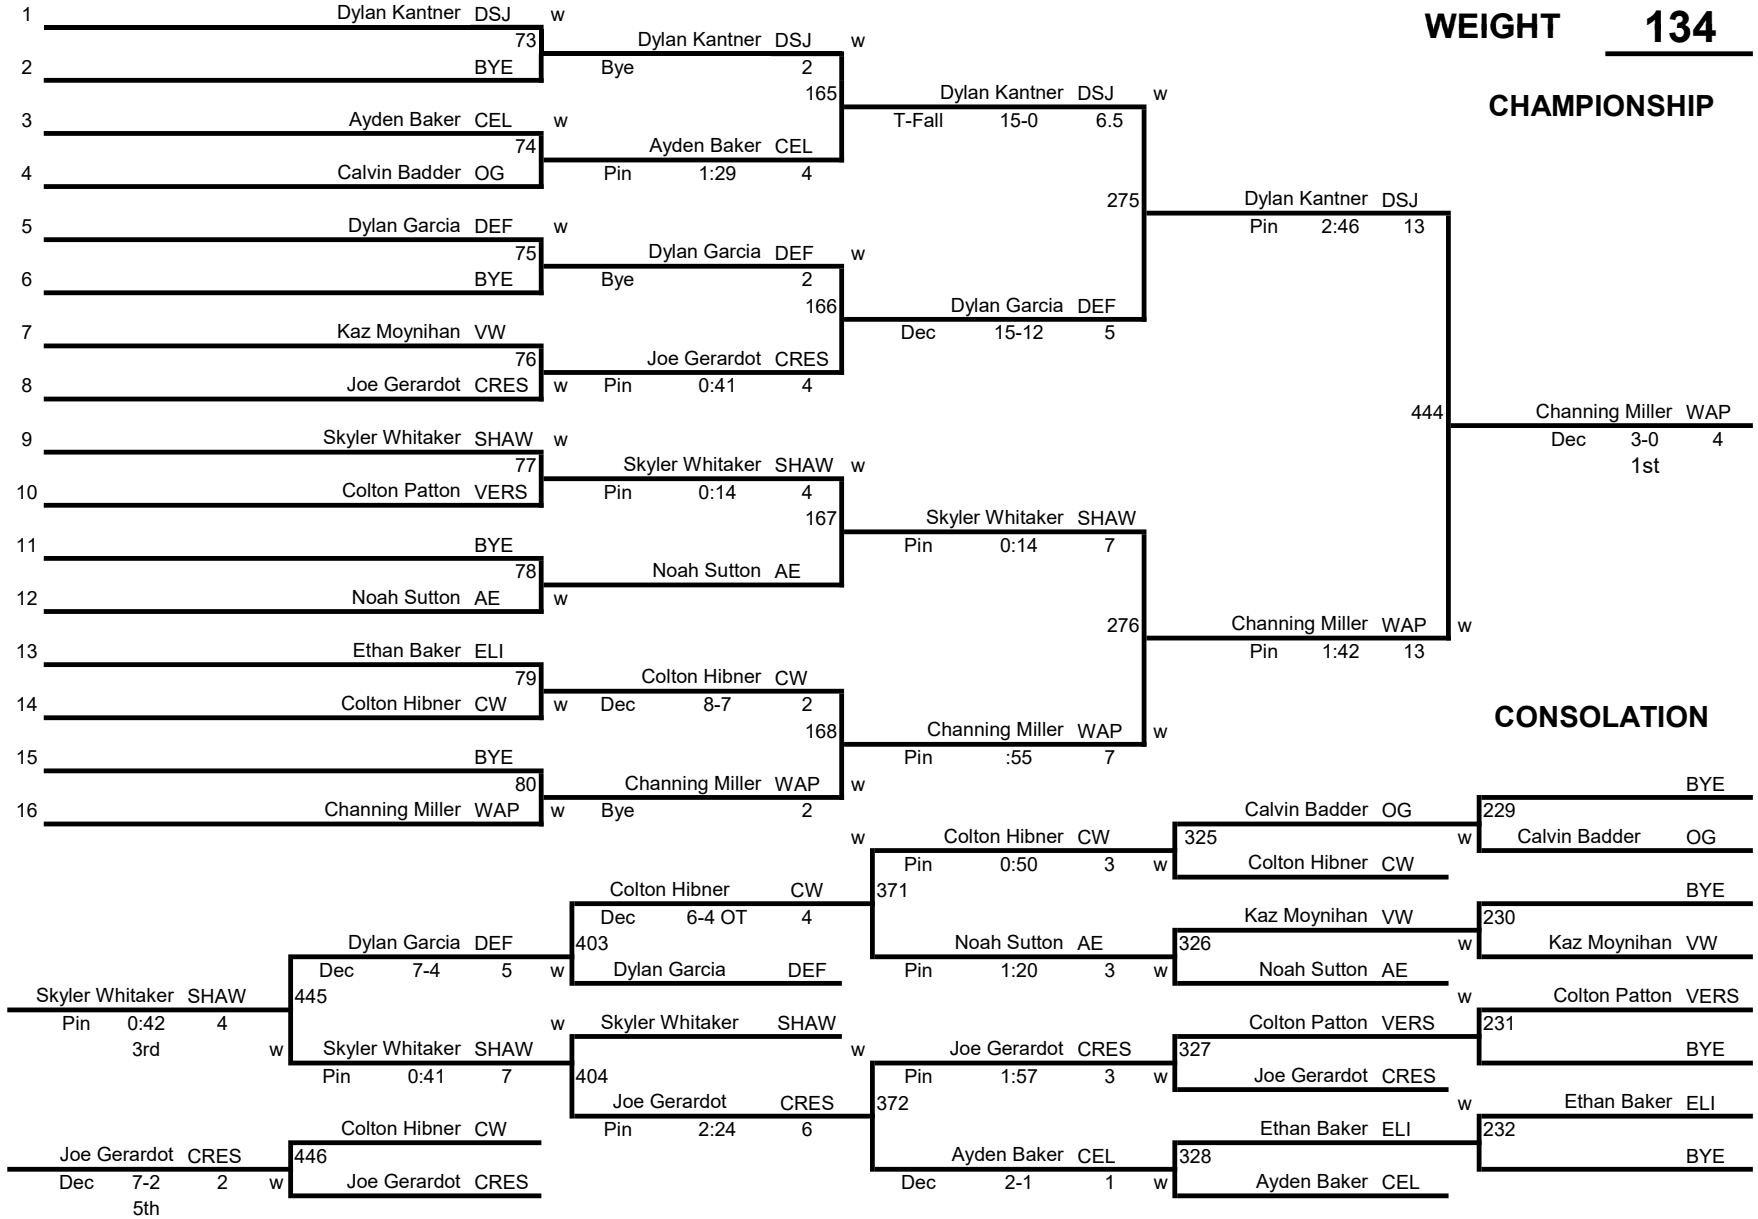

2024 Elida Middle School Wrestling Tournament